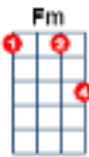

# Climb Every Mountain

R+H

C D G  
Climb every mountain

Gm7 C Fmaj7  
Search high and low

Fm C  
Follow every byway

Dm G7 C  
Every path you know

C D G  
Climb every mountain

Gm7 C Fmaj7  
Ford every stream

Fm C  
Follow every rainbow

Dm G7 C  
Till you find your dream

F Dm Dm6  
A dream that will need

G7 C Cmaj7  
All the love you can give

G Em7 A9  
Every day of your life

A D D7  
For as long as you live

G A7 D  
Climb every mountain

Dm G7 Cmaj7  
Ford every stream

Am Dm  
Follow every rainbow

C Caug Dm G7 C  
Till you find your dream