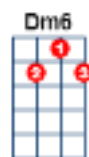

# Climb Every Mountain

R+H

C D G  
Climb every mountain

Gm7 C Fmaj7  
Search high and low

Fm C  
Follow every byway

Dm G7 C  
Every path you know

C D G  
Climb every mountain

Gm7 C Fmaj7  
Ford every stream

Fm C  
Follow every rainbow

Dm G7 C  
Till you find your dream

F Dm Dm6  
A dream that will need

G7 C Cmaj7  
All the love you can give

G Em7 A9  
Every day of your life

A D D7  
For as long as you live

G A7 D  
Climb every mountain

Dm G7 Cmaj7  
Ford every stream

Am Dm  
Follow every rainbow

C Caug Dm G7 C  
Till you find your dream