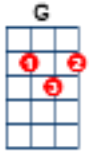

# Climb Every Mountain

R+H

C D G  
Climb every mountain

Gm7 C Fmaj7  
Search high and low

Fm C  
Follow every byway

Dm G7 C  
Every path you know

C D G  
Climb every mountain

Gm7 C Fmaj7  
Ford every stream

Fm C  
Follow every rainbow

Dm G7 C  
Till you find your dream

F Dm Dm6  
A dream that will need

G7 C Cmaj7  
All the love you can give

G Em7 A9  
Every day of your life

A D D7  
For as long as you live

G A7 D  
Climb every mountain

Dm G7 Cmaj7  
Ford every stream

Am Dm  
Follow every rainbow

C Caug Dm G7 C  
Till you find your dream