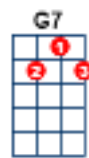

# Climb Every Mountain

R+H

C D G  
Climb every mountain

Gm7 C Fmaj7  
Search high and low

Fm C  
Follow every byway

Dm G7 C  
Every path you know

C D G  
Climb every mountain

Gm7 C Fmaj7  
Ford every stream

Fm C  
Follow every rainbow

Dm G7 C  
Till you find your dream

F Dm Dm6  
A dream that will need

G7 C Cmaj7  
All the love you can give

G Em7 A9  
Every day of your life

A D D7  
For as long as you live

G A7 D  
Climb every mountain

Dm G7 Cmaj7  
Ford every stream

Am Dm  
Follow every rainbow

C Caug Dm G7 C  
Till you find your dream