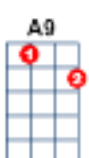

# Climb Every Mountain

R+H

C D G  
Climb every mountain

Gm7 C Fmaj7  
Search high and low

Fm C  
Follow every byway

Dm G7 C  
Every path you know

C D G  
Climb every mountain

Gm7 C Fmaj7  
Ford every stream

Fm C  
Follow every rainbow

Dm G7 C  
Till you find your dream

F Dm Dm6  
A dream that will need

G7 C Cmaj7  
All the love you can give

G Em7 A9  
Every day of your life

A D D7  
For as long as you live

G A7 D  
Climb every mountain

Dm G7 Cmaj7  
Ford every stream

Am Dm  
Follow every rainbow

C Caug Dm G7 C  
Till you find your dream